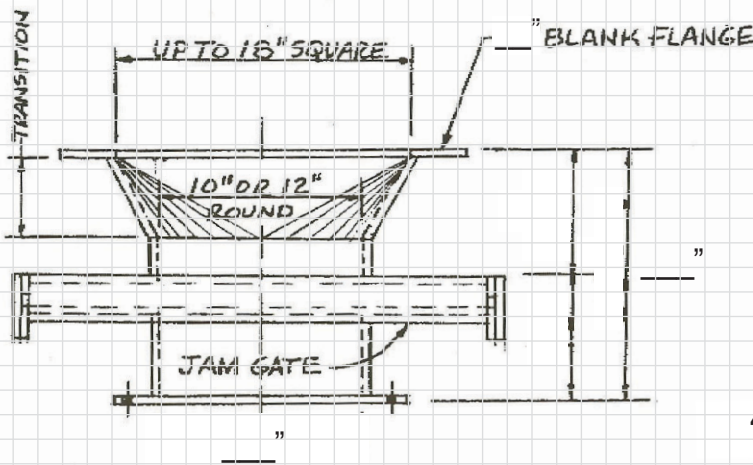

Cement Silo Adapters

1. SILO ADAPTOR - SQ. OR ROUND PLATE & JAM GATE

2. SILO ADAPTOR - SQ. OR ROUND PLATE & WAM

4. SILO ADAPTOR - SQ. TO ROUND TRANSITION

3. SILO ADAPTOR - SQ. TO ROUND TRANSITION, JAM GATE AND WAM FLANGE