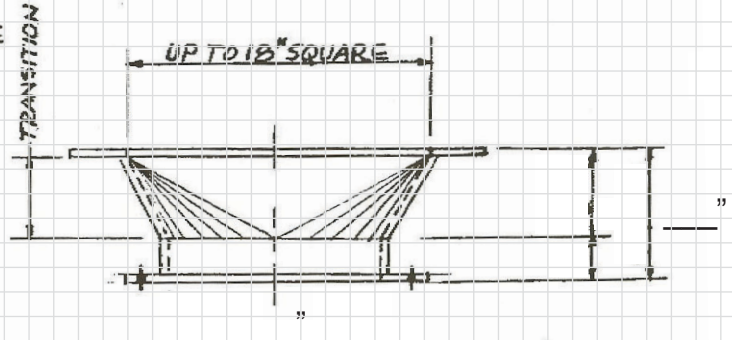

Cement Silo Adapters

1. SILO ADAPTOR - SQ. OR ROUND PLATE & JAM GATE

2. SILO ADAPTOR - SQ. OR ROUND PLATE & WAM

4. SILO ADAPTOR - SQ. TO ROUND TRANSITION

3. SILO ADAPTOR - SQ. TO ROUND TRANSITION, JAM GATE AND WAM FLANGE