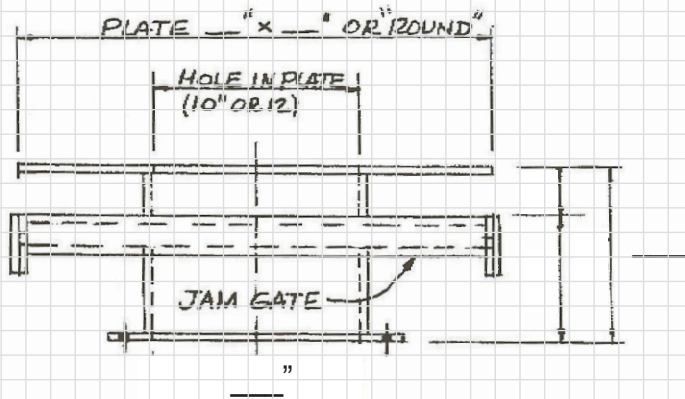

Cement Silo Adapters

1. SILO ADAPTOR - SQ. OR ROUND PLATE & JAM GATE

2. SILO ADAPTOR - SQ. OR ROUND PLATE & WAM

4. SILO ADAPTOR - SQ. TO ROUND TRANSITION

3. SILO ADAPTOR - SQ. TO ROUND TRANSITION, JAM GATE AND WAM FLANGE