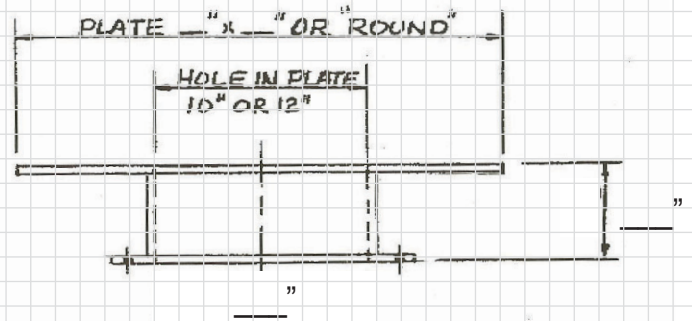

Cement Silo Adapters

1. SILO ADAPTOR - SQ. OR ROUND PLATE & JAM GATE

2. SILO ADAPTOR - SQ. OR ROUND PLATE & WAM

4. SILO ADAPTOR - SQ. TO ROUND TRANSITION

3. SILO ADAPTOR - SQ. TO ROUND TRANSITION, JAM GATE AND WAM FLANGE